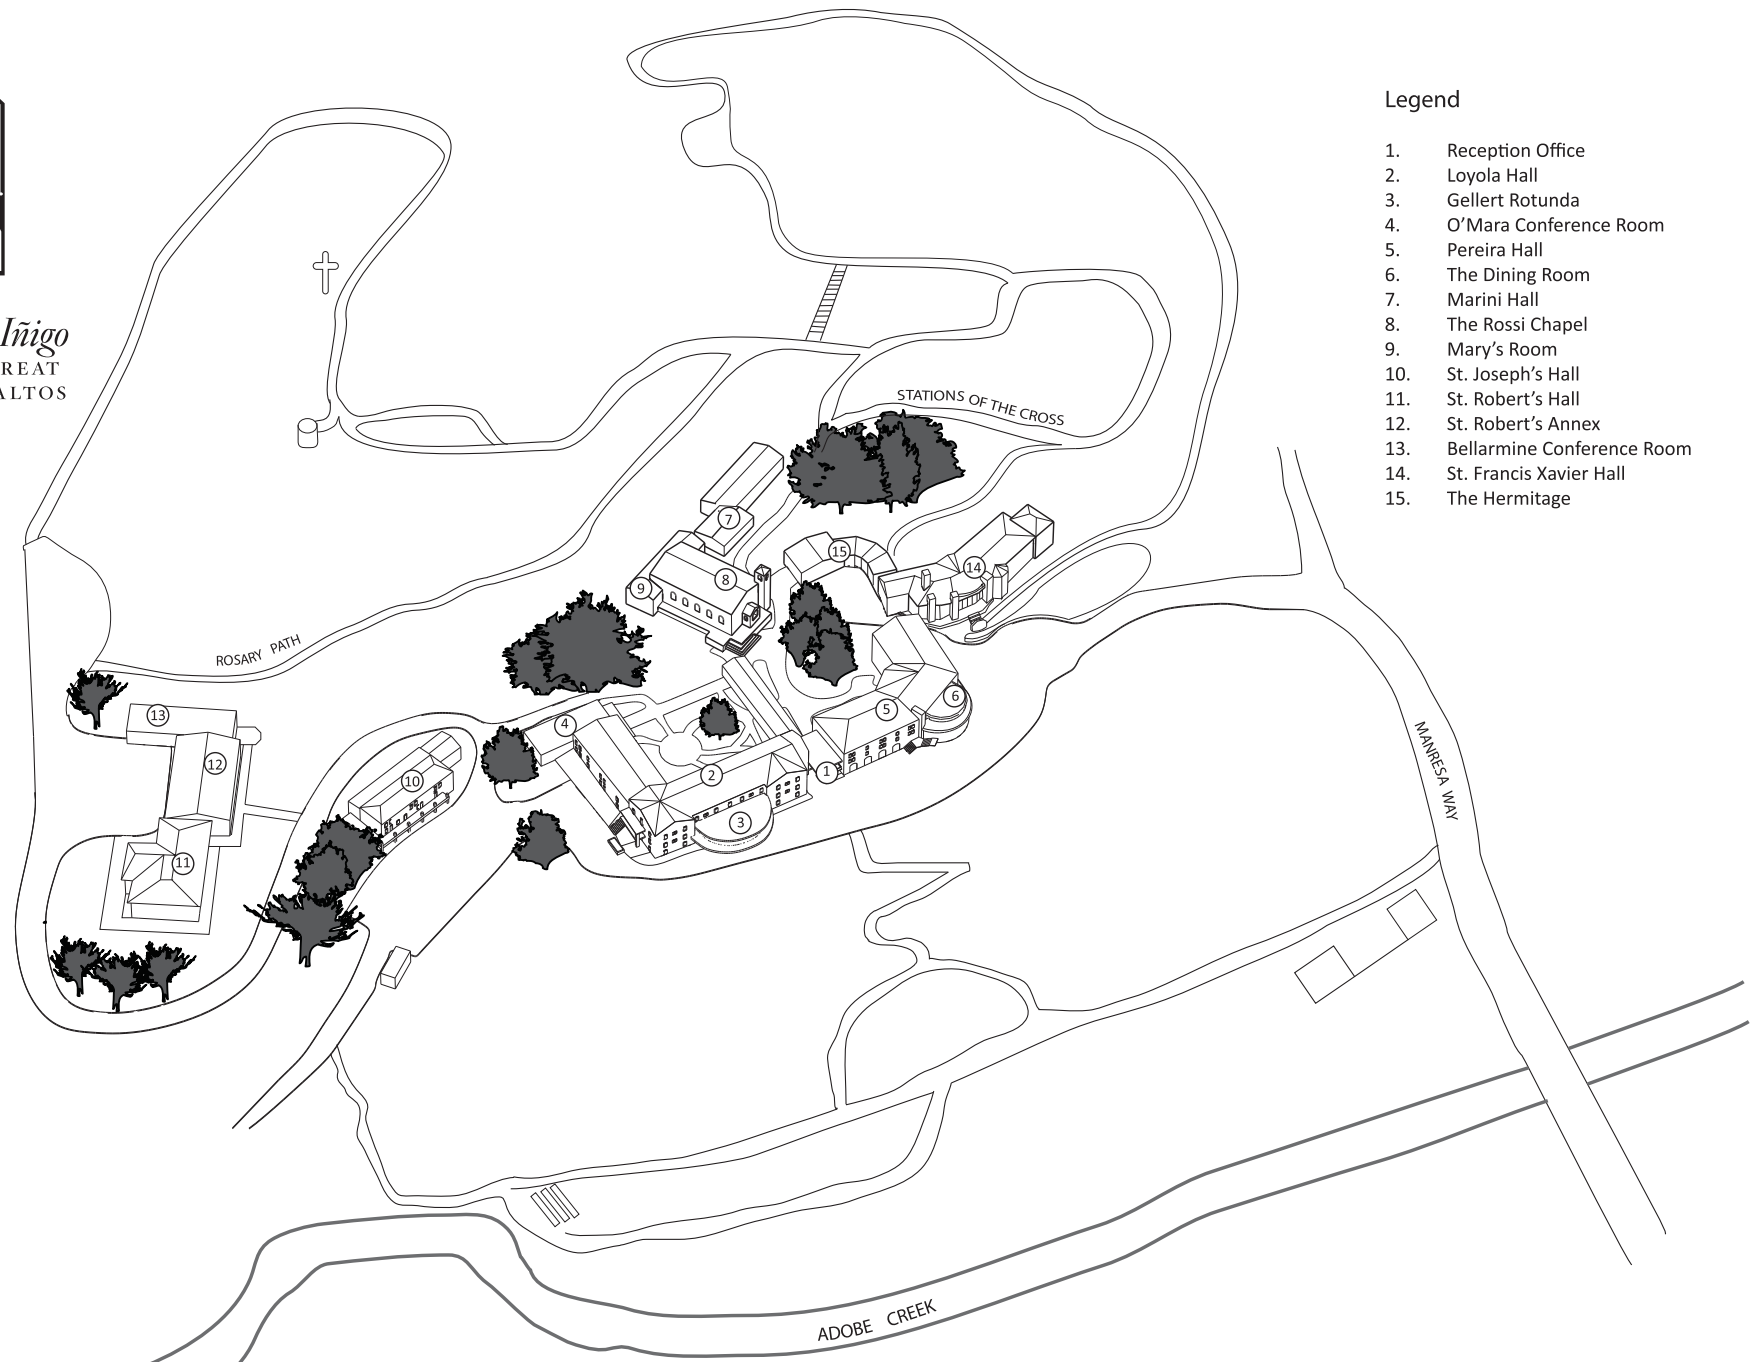

El Retiro San Inigo
THE JESUIT RETREAT
CENTER OF LOS ALTOS

Legend

1. Reception Office
2. Loyola Hall
3. Gellert Rotunda
4. O'Mara Conference Room
5. Pereira Hall
6. The Dining Room
7. Marini Hall
8. The Rossi Chapel
9. Mary's Room
10. St. Joseph's Hall
11. St. Robert's Hall
12. St. Robert's Annex
13. Bellarmine Conference Room
14. St. Francis Xavier Hall
15. The Hermitage