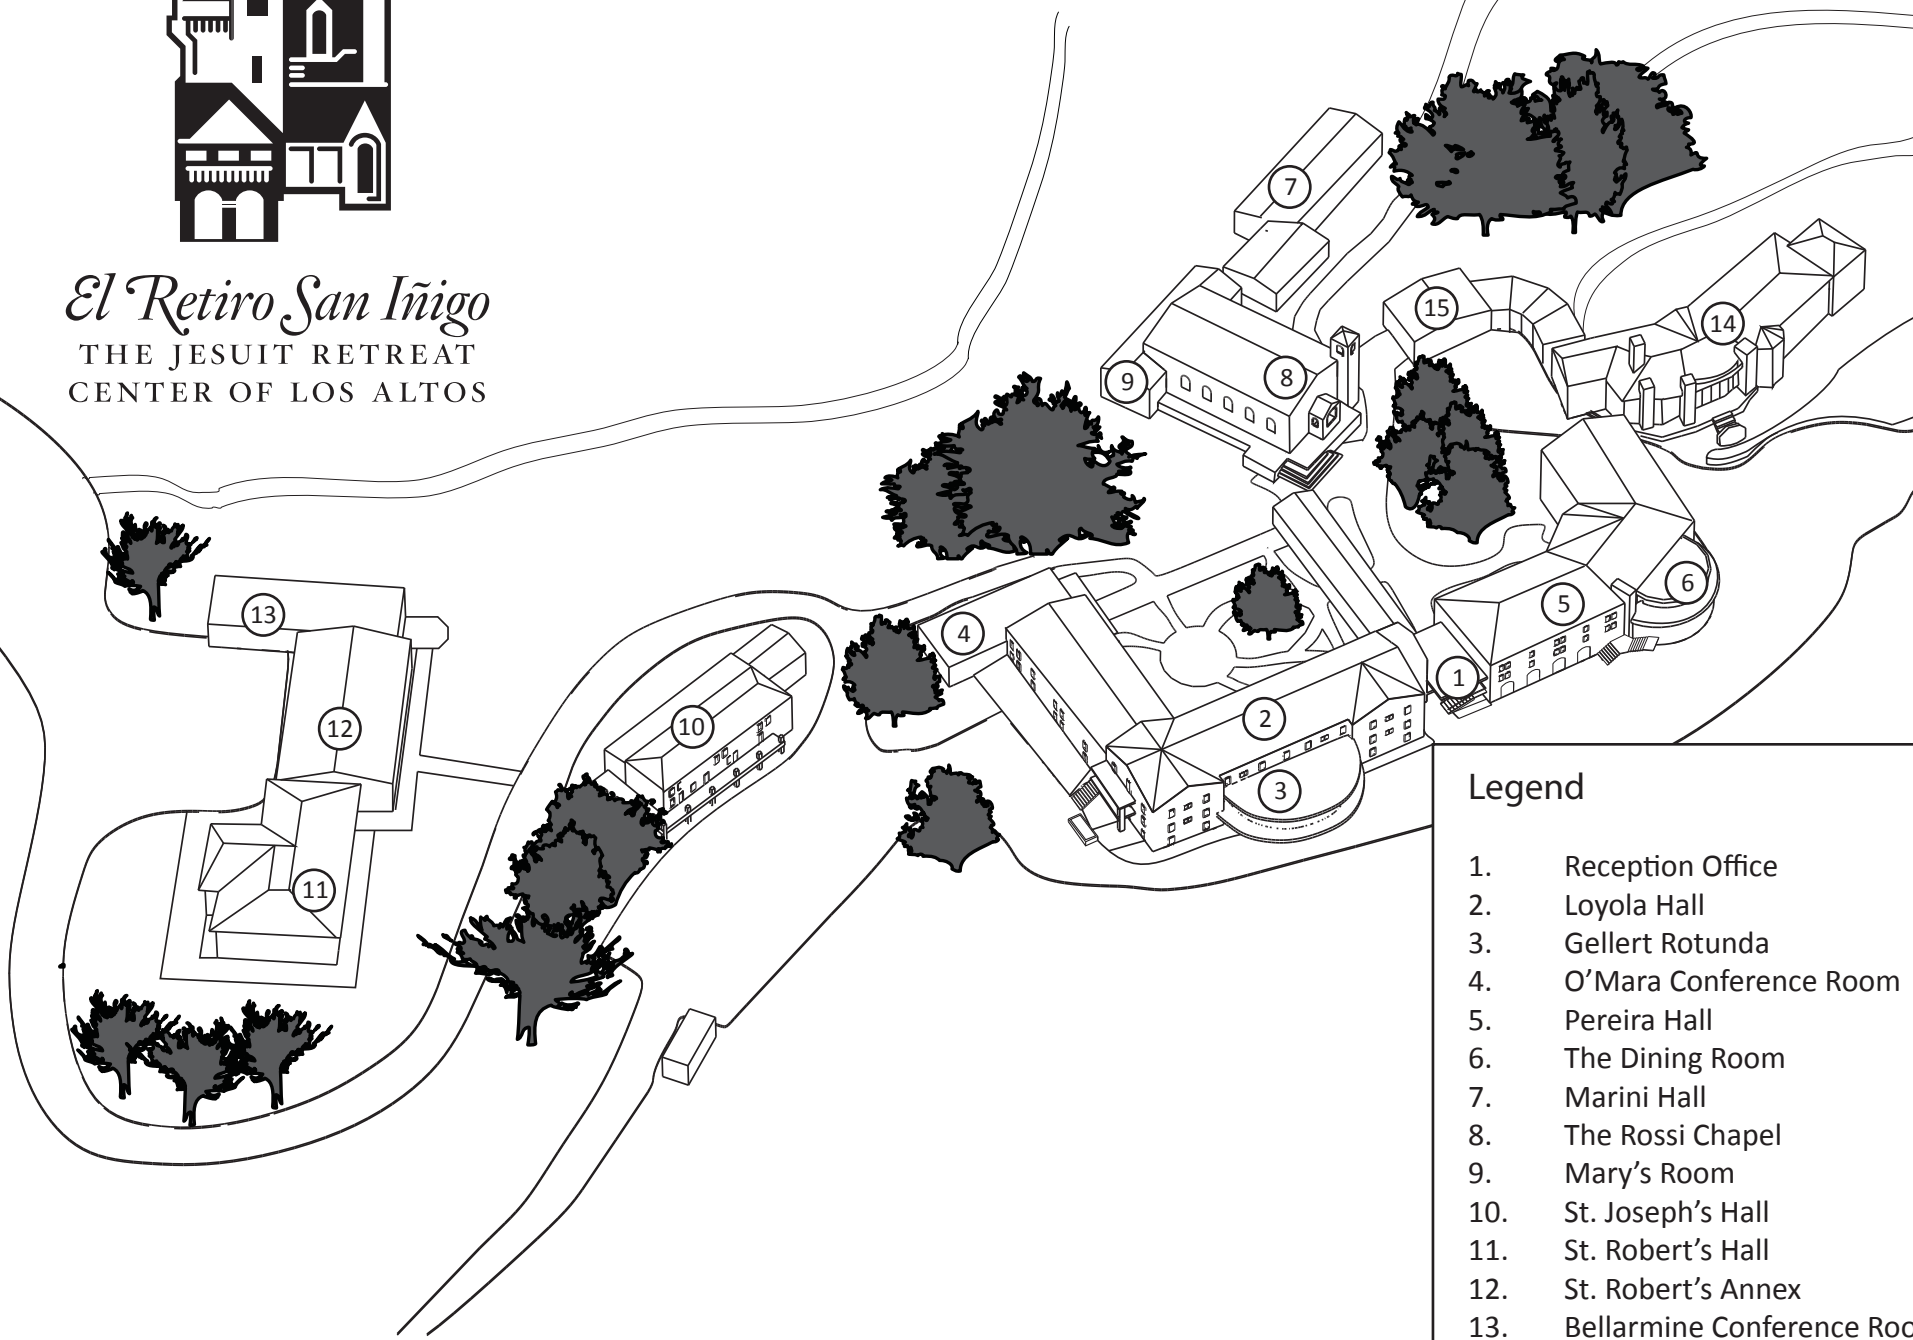

El Retiro San Inigo
THE JESUIT RETREAT
CENTER OF LOS ALTOS

- Legend**
- 1. Reception Office
 - 2. Loyola Hall
 - 3. Gellert Rotunda
 - 4. O'Mara Conference Room
 - 5. Pereira Hall
 - 6. The Dining Room
 - 7. Marini Hall
 - 8. The Rossi Chapel
 - 9. Mary's Room
 - 10. St. Joseph's Hall
 - 11. St. Robert's Hall
 - 12. St. Robert's Annex
 - 13. Bellarmine Conference Room
 - 14. St. Francis Xavier Hall
 - 15. The Hermitage